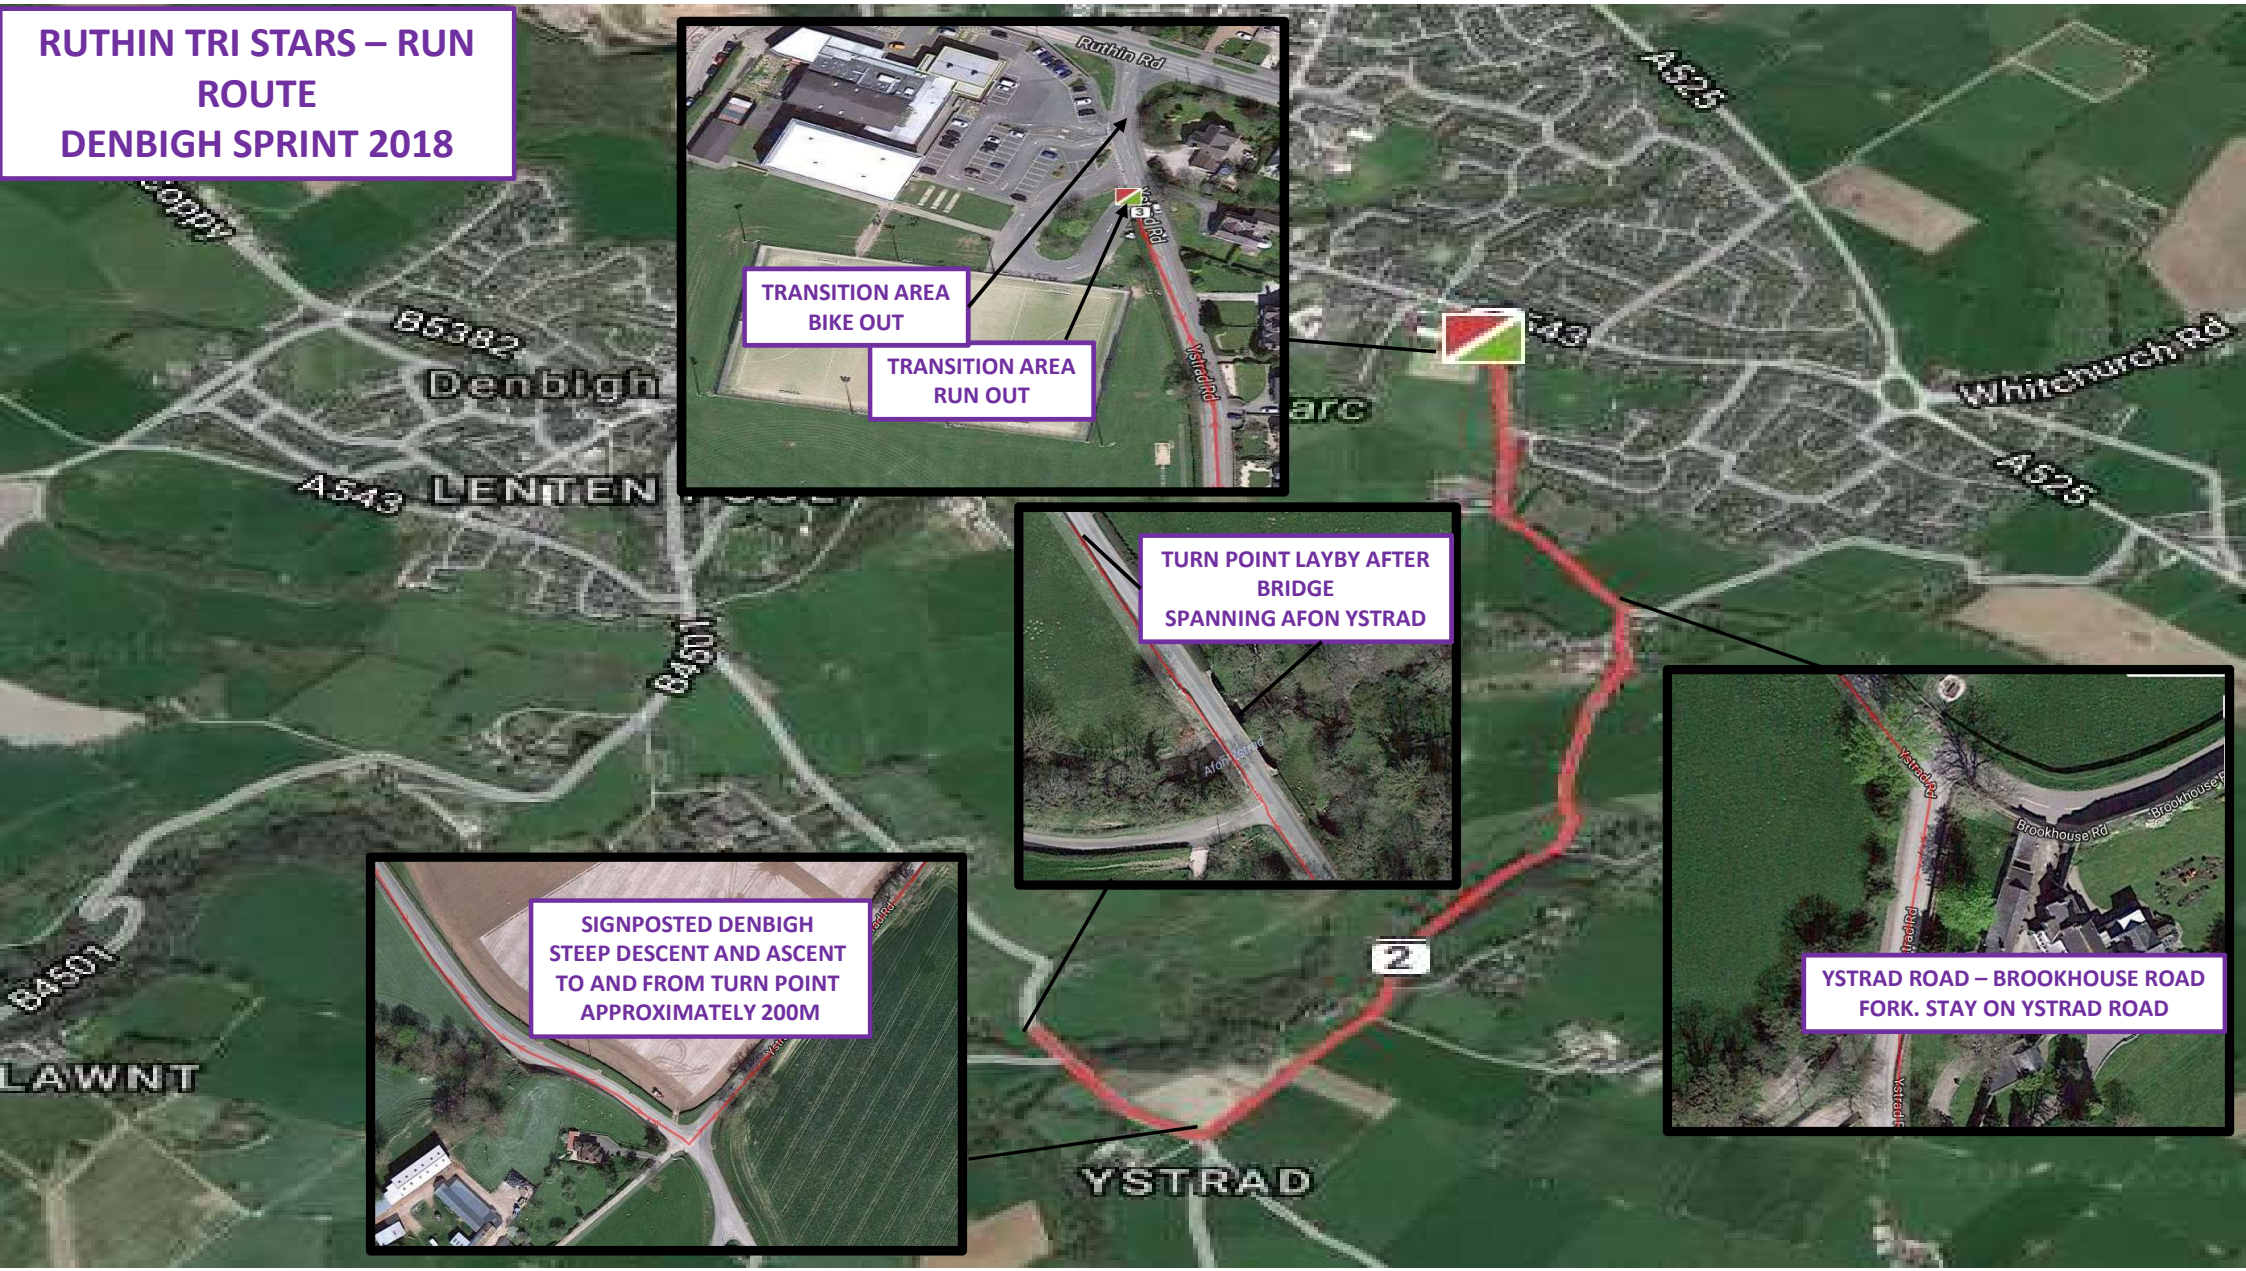

LLANDYRNOG TURN POINT 1

BROOKHOUSE MILL ROUNDABOUT

DENBIGH LEISURE CENTRE

DENBIGH LEISURE CENTRE START AND FINISH

RUTHIN TURN POINT 2

ESSO GARAGE

**RUTHIN TRI STARS – BIKE ROUTE DENBIGH SPRINT 2018**

28  
20

BROOKHOUSE MILL  
ROUNDABOUT

2<sup>ND</sup> OUT AND BACK SECTION TO  
RUTHIN 1<sup>ST</sup> EXIT OFF BROOKHOUSE  
MILL ROUNDABOUT WHEN  
RETURNING FROM LLANDYRNOG  
OUT AND BACK

waen

20  
18

Llanbedr

Llanbedr-Dyffryn

Ruthin

Bontuchel

Llanfwrog

RUTHIN TRI STARS – BIKE  
ROUTE  
DENBIGH SPRINT 2018

**RUTHIN TRI STARS – RUN  
ROUTE  
DENBIGH SPRINT 2018**

**TRANSITION AREA  
BIKE OUT**

**TRANSITION AREA  
RUN OUT**

**TURN POINT LAYBY AFTER  
BRIDGE  
SPANNING AFON YSTRAD**

**SIGNPOSTED DENBIGH  
STEEP DESCENT AND ASCENT  
TO AND FROM TURN POINT  
APPROXIMATELY 200M**

**YSTRAD ROAD – BROOKHOUSE ROAD  
FORK. STAY ON YSTRAD ROAD**